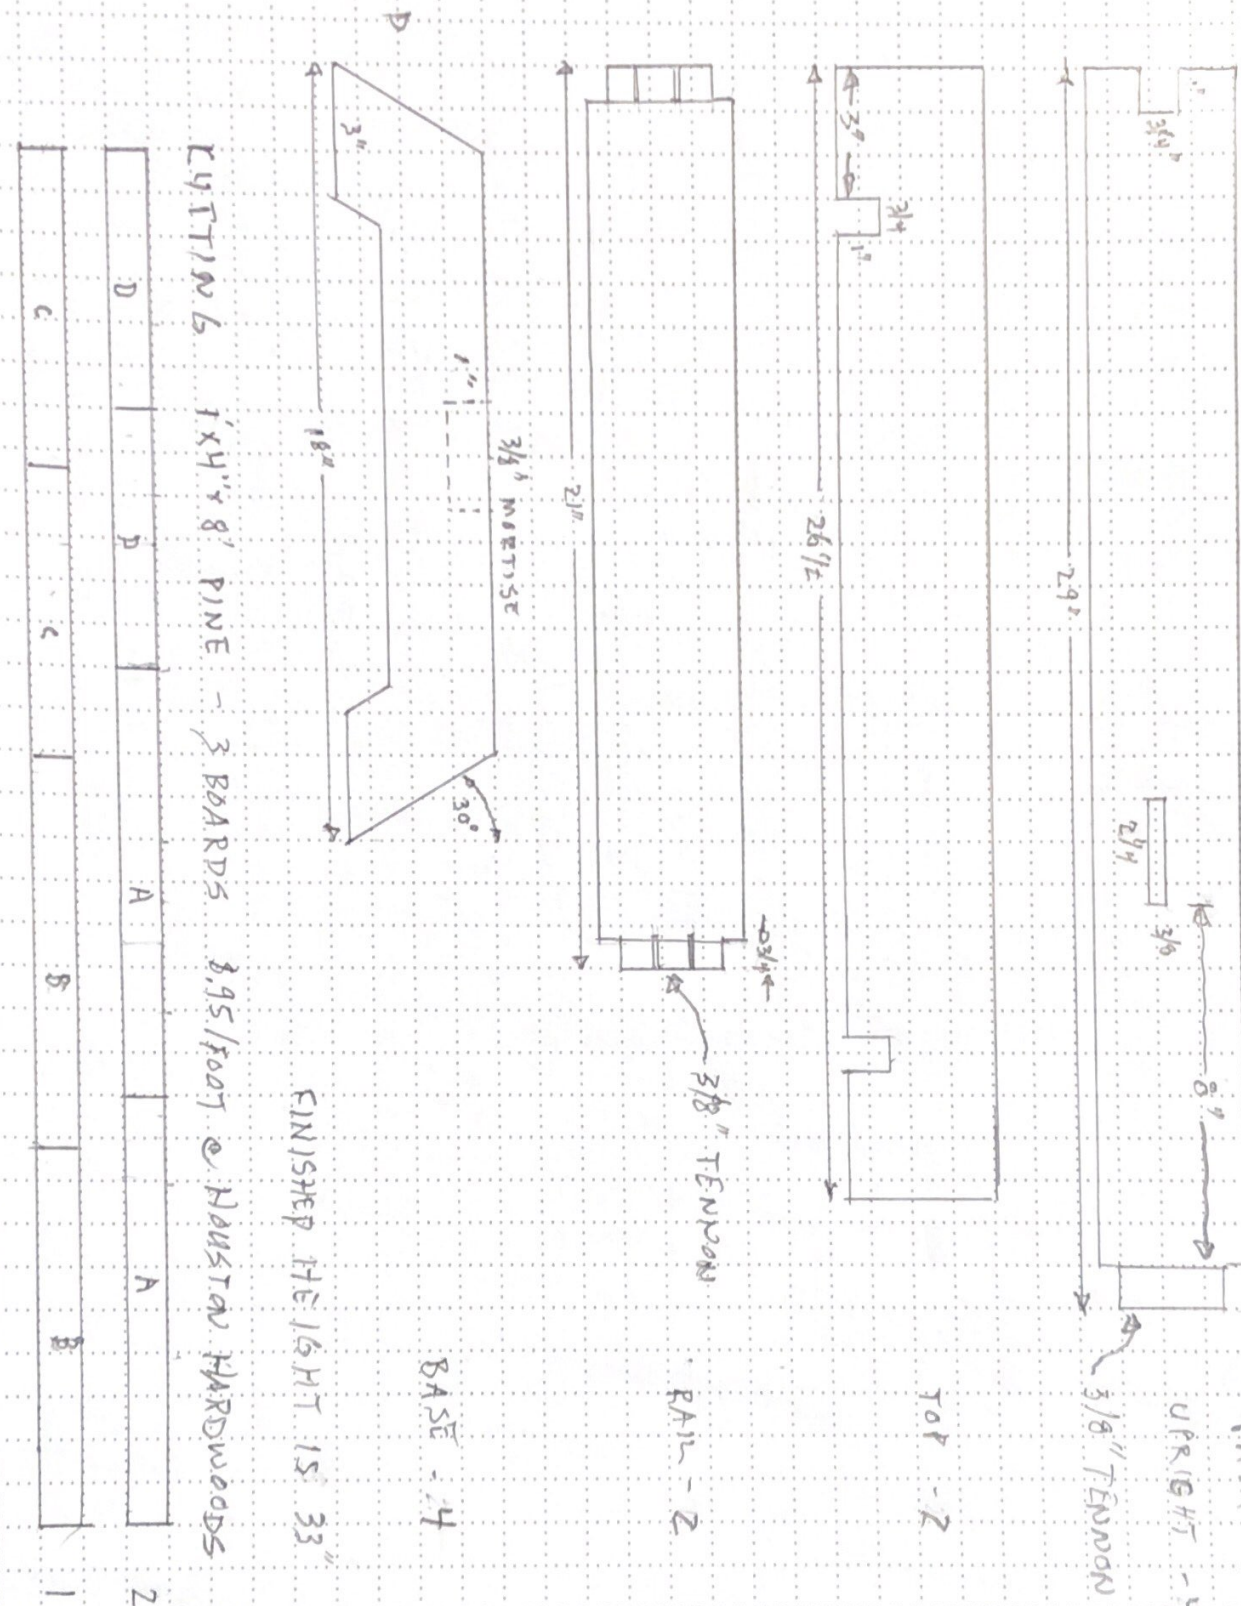

From the workbench of:  
Date: 8/7/2018

JACK BAILIE - WOODWORKERS CLUB OF HOUSTON

KERNOV STYLE SAW HORSE

CUTTING 1"x4"x8' PINE - 3 BEARDS. 8.95/foot @ HAUSTAN HARDWOODS

FINISHED HEIGHT IS 33"