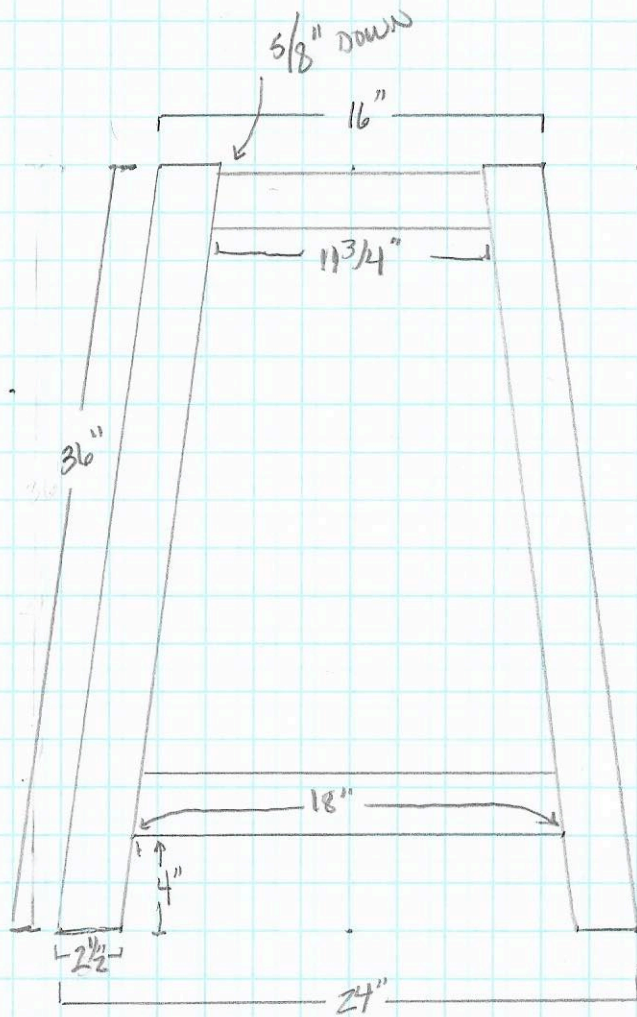

CAFÉ TABLE

24" DIAMETER TOP

2 1/2" WIDTH FOR LEG PARTS

36" LEG LENGTH

6.3° ANGLE ON MITER FOR ALL ANGLES